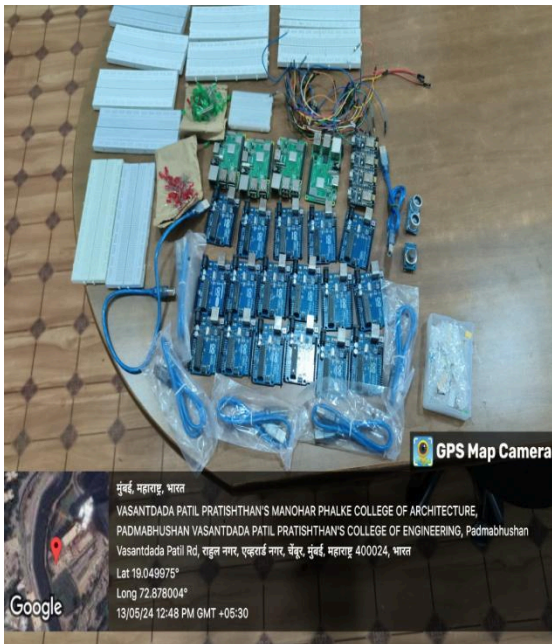

Facilities in IoT Lab

Extra-curricular activities in the campus:

VASANTDADA PATIL PRATISHTHAN'S

COLLEGE OF ENGINEERING & VISUAL ARTS