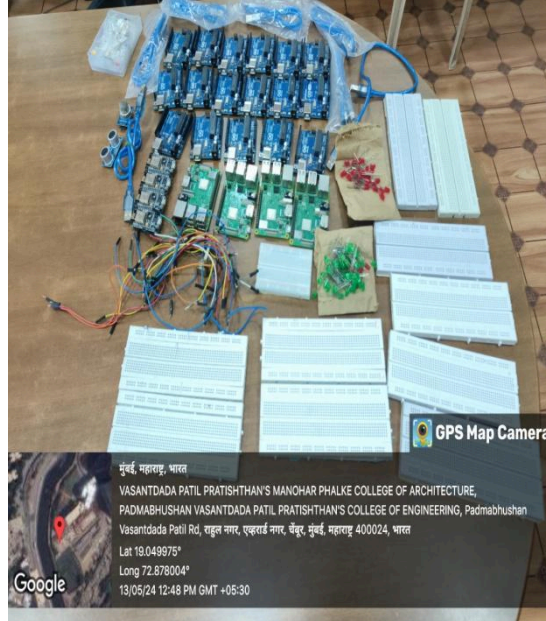

Facilities in IoT Lab

Extra-curricular activities in the campus:

VASANTDADA PATIL PRATISHTHAN'S

COLLEGE OF ENGINEERING & VISUAL ARTS